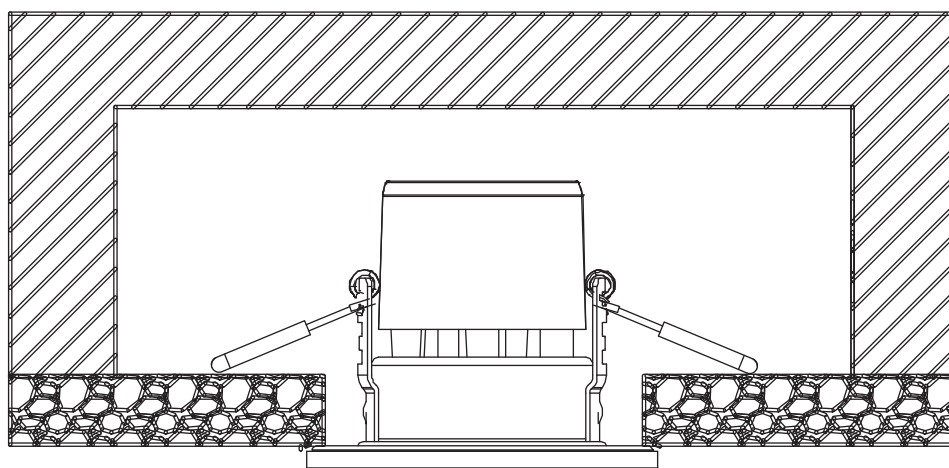

# INSTALLATION MANUAL

10107DFV

**ecolight**

88mm

230V | 7W | IP65 | Fire rated | 3 Step Adjustable CCT | Metal + plastic  
Complete with dimmable driver.

80  
CRI

73mm

**one**  
LIGHT

**A**

**B**

**C**

\*IP65 is the protection degree for the visible part of the fitting under the ceiling. The part of the fitting hidden in the ceiling is IP20.