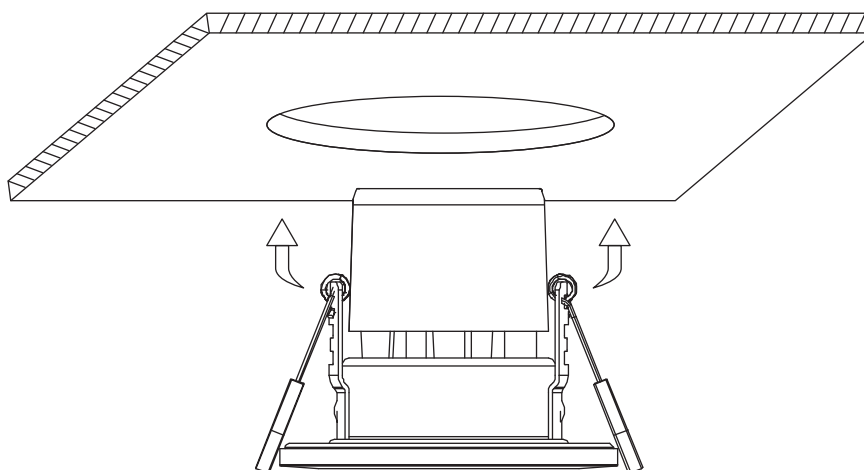

# INSTALLATION MANUAL

10107DFV

**ecolight**

88mm

230V | 7W | IP65 | Fire rated | 3 Step Adjustable CCT | Metal + plastic  
Complete with dimmable driver.

80  
CRI

73mm

**one**  
LIGHT

**A**

**B**

**C**

\*IP65 is the protection degree for the visible part of the fitting under the ceiling. The part of the fitting hidden in the ceiling is IP20.