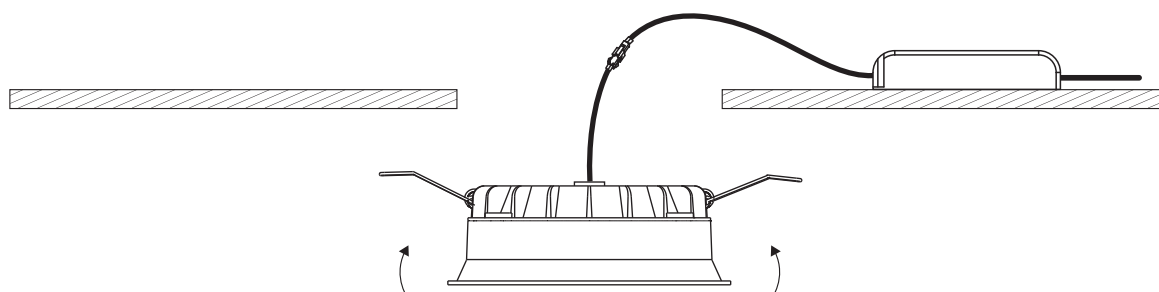

INSTALLATION MANUAL

10109FD

ecolight

DARK LIGHT

120mm

230V | SMD 2835 | 9W | *IP54 | Die cast
Complete with 300mA driver.

80 CRI

50mm

one
LIGHT

A

CUTOUT HOLE: 111mm

B

C

*IP54 is the protection degree of the fitting under the ceiling. The fitting part hidden in the ceiling is IP20

Warnings:

1. Make sure that the product is installed properly before connecting to electricity.
2. Do not cover the fitting.
3. Maintenance and installation should only be carried out by a professional electrician.