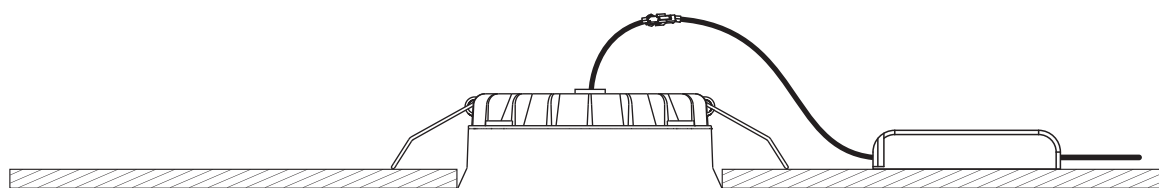

INSTALLATION MANUAL

10109FD

ecolight

DARK LIGHT

120mm

230V | SMD 2835 | 9W | *IP54 | Die cast
Complete with 300mA driver.

80 CRI

50mm

one
LIGHT

A

CUTOUT HOLE: 111mm

B

C

*IP54 is the protection degree of the fitting under the ceiling. The fitting part hidden in the ceiling is IP20

Warnings:

1. Make sure that the product is installed properly before connecting to electricity.
2. Do not cover the fitting.
3. Maintenance and installation should only be carried out by a professional electrician.