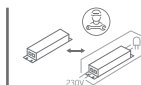

INSTALLATION MANUAL

10109FD

ecolight

DARK LIGHT

120mm

230V | SMD 2835 | 9W | *IP54 | Die cast
Complete with 300mA driver.

80 CRI

50mm

one
LIGHT

A

CUTOUT HOLE: 111mm

B

C

*IP54 is the protection degree of the fitting under the ceiling. The fitting part hidden in the ceiling is IP20

Warnings:

1. Make sure that the product is installed properly before connecting to electricity.
2. Do not cover the fitting.
3. Maintenance and installation should only be carried out by a professional electrician.