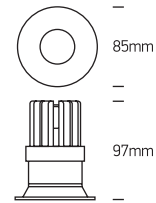

INSTALLATION MANUAL

10112R

700mA | COB LED | 12W | IP65 | Aluminium
Requires 700mA driver.

90 CRI

A INSTALLATION WITHOUT RING

B INSTALLATION WITH RING

Warnings:

1. Make sure that the product is installed properly before connecting to electricity.
2. Do not cover the fitting.
3. Maintenance and installation should only be carried out by a professional electrician.