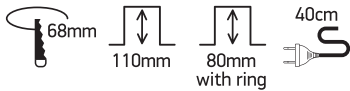

INSTALLATION MANUAL

10112R

700mA | COB LED | 12W | IP65 | Aluminium
Requires 700mA driver.

90 CRI

A INSTALLATION WITHOUT RING

B INSTALLATION WITH RING

Warnings:

1. Make sure that the product is installed properly before connecting to electricity.
2. Do not cover the fitting.
3. Maintenance and installation should only be carried out by a professional electrician.