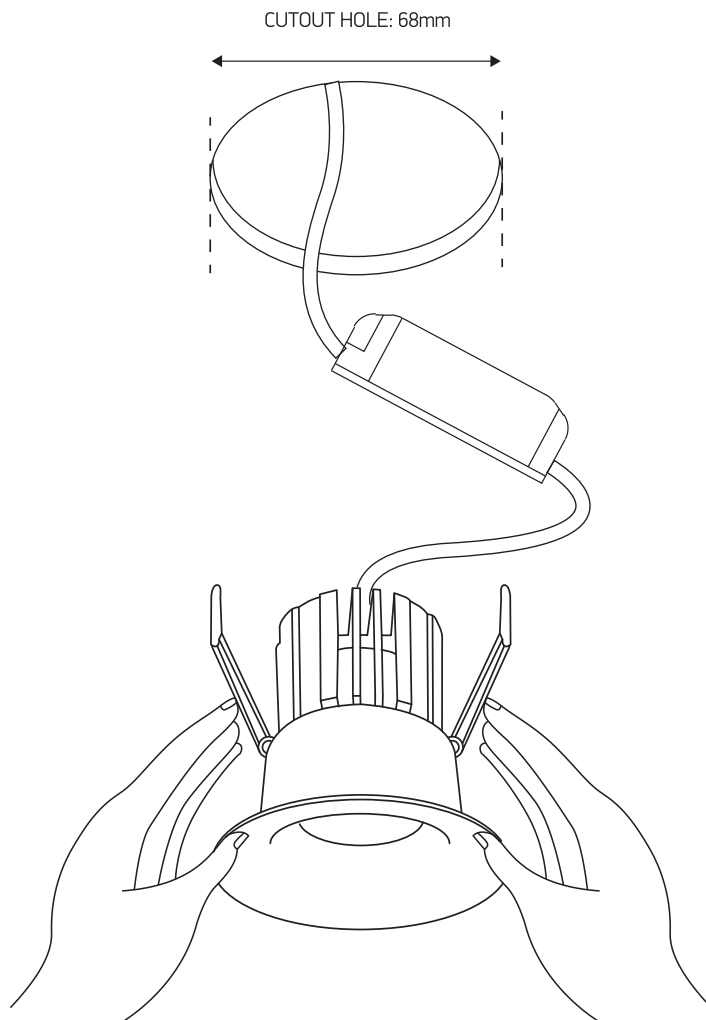

INSTALLATION MANUAL

10112R

700mA | COB LED | 12W | IP65 | Aluminium
Requires 700mA driver.

90 CRI

A INSTALLATION WITHOUT RING

B INSTALLATION WITH RING

Warnings:

1. Make sure that the product is installed properly before connecting to electricity.
2. Do not cover the fitting.
3. Maintenance and installation should only be carried out by a professional electrician.