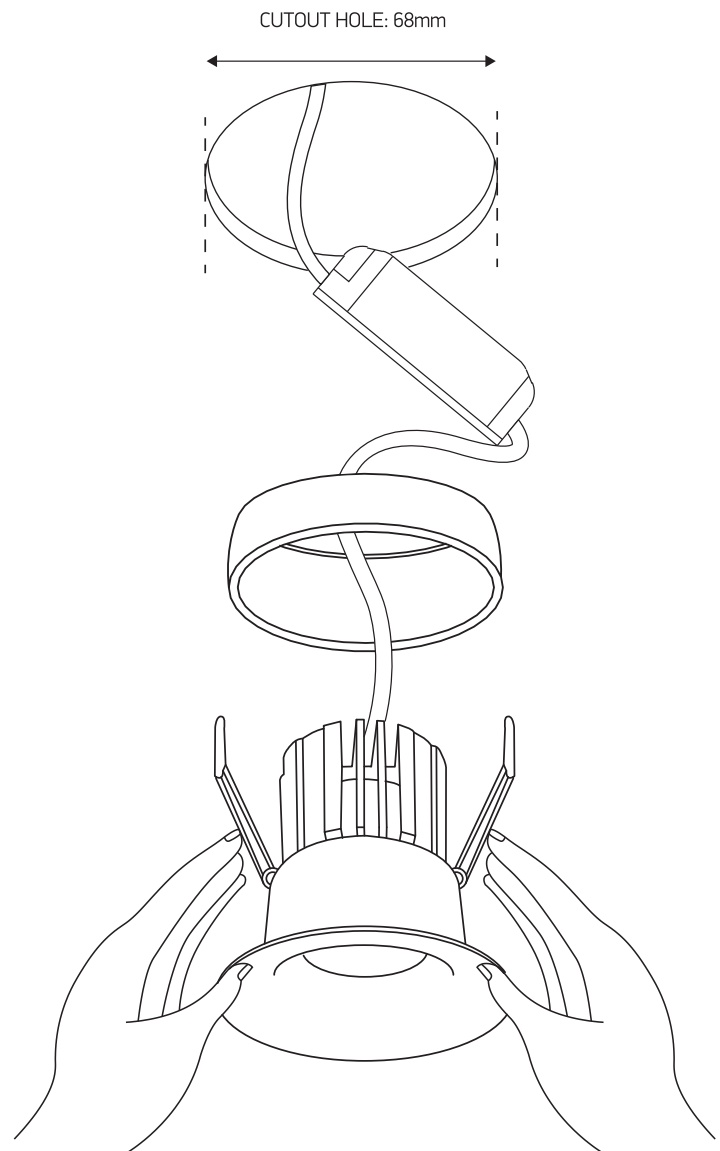

INSTALLATION MANUAL

10112R

700mA | COB LED | 12W | IP65 | Aluminium
Requires 700mA driver.

90 CRI

A INSTALLATION WITHOUT RING

B INSTALLATION WITH RING

Warnings:

1. Make sure that the product is installed properly before connecting to electricity.
2. Do not cover the fitting.
3. Maintenance and installation should only be carried out by a professional electrician.