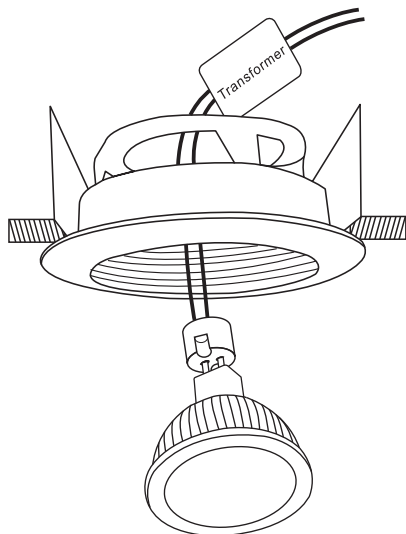

INSTALLATION MANUAL

11105AL

MR16 | 12V | GU5.3 | 50W | IP20 | Natural Aluminium | Adjustable

A

B

C

D

Warnings: