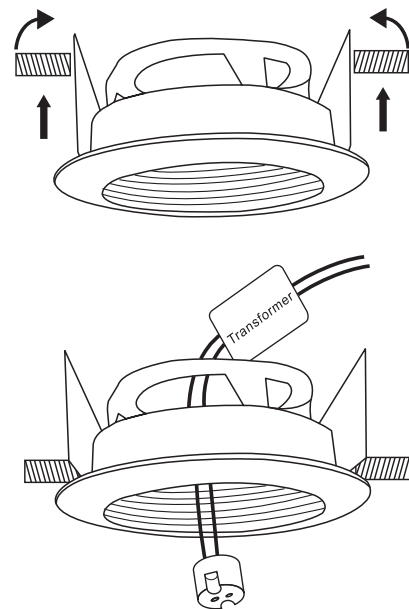

INSTALLATION MANUAL

11105AL

MR16 | 12V | GU5.3 | 50W | IP20 | Natural Aluminium | Adjustable

A

B

C

D

Warnings: