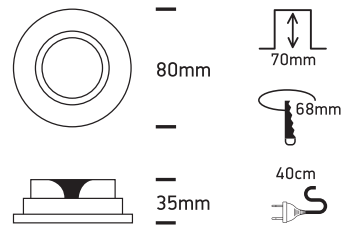

INSTALLATION MANUAL

11105AL

MR16 | 12V | GU5.3 | 50W | IP20 | Natural Aluminium | Adjustable

A

B

C

D

Warnings: