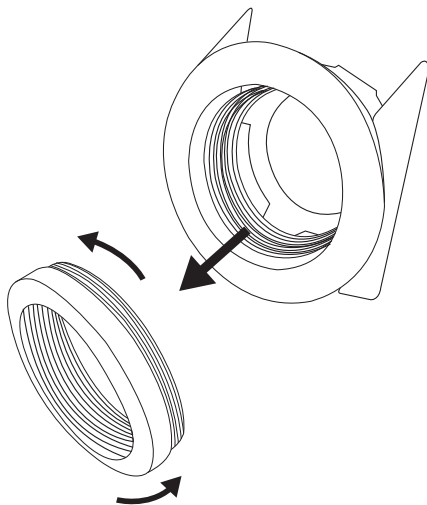

INSTALLATION MANUAL

11105AL

MR16 | 12V | GU5.3 | 50W | IP20 | Natural Aluminium | Adjustable

A

B

C

D

Warnings: