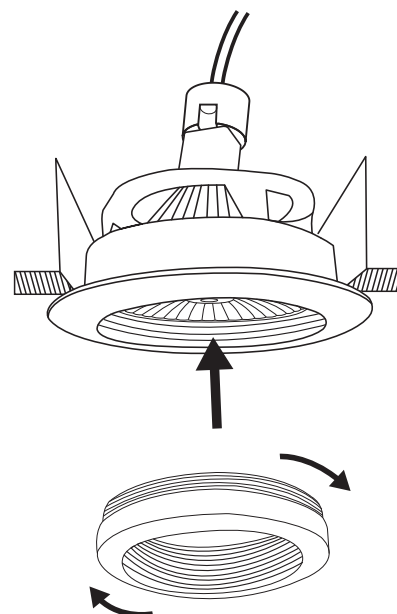

INSTALLATION MANUAL

11105AL

MR16 | 12V | GU5.3 | 50W | IP20 | Natural Aluminium | Adjustable

A

B

C

D

Warnings: