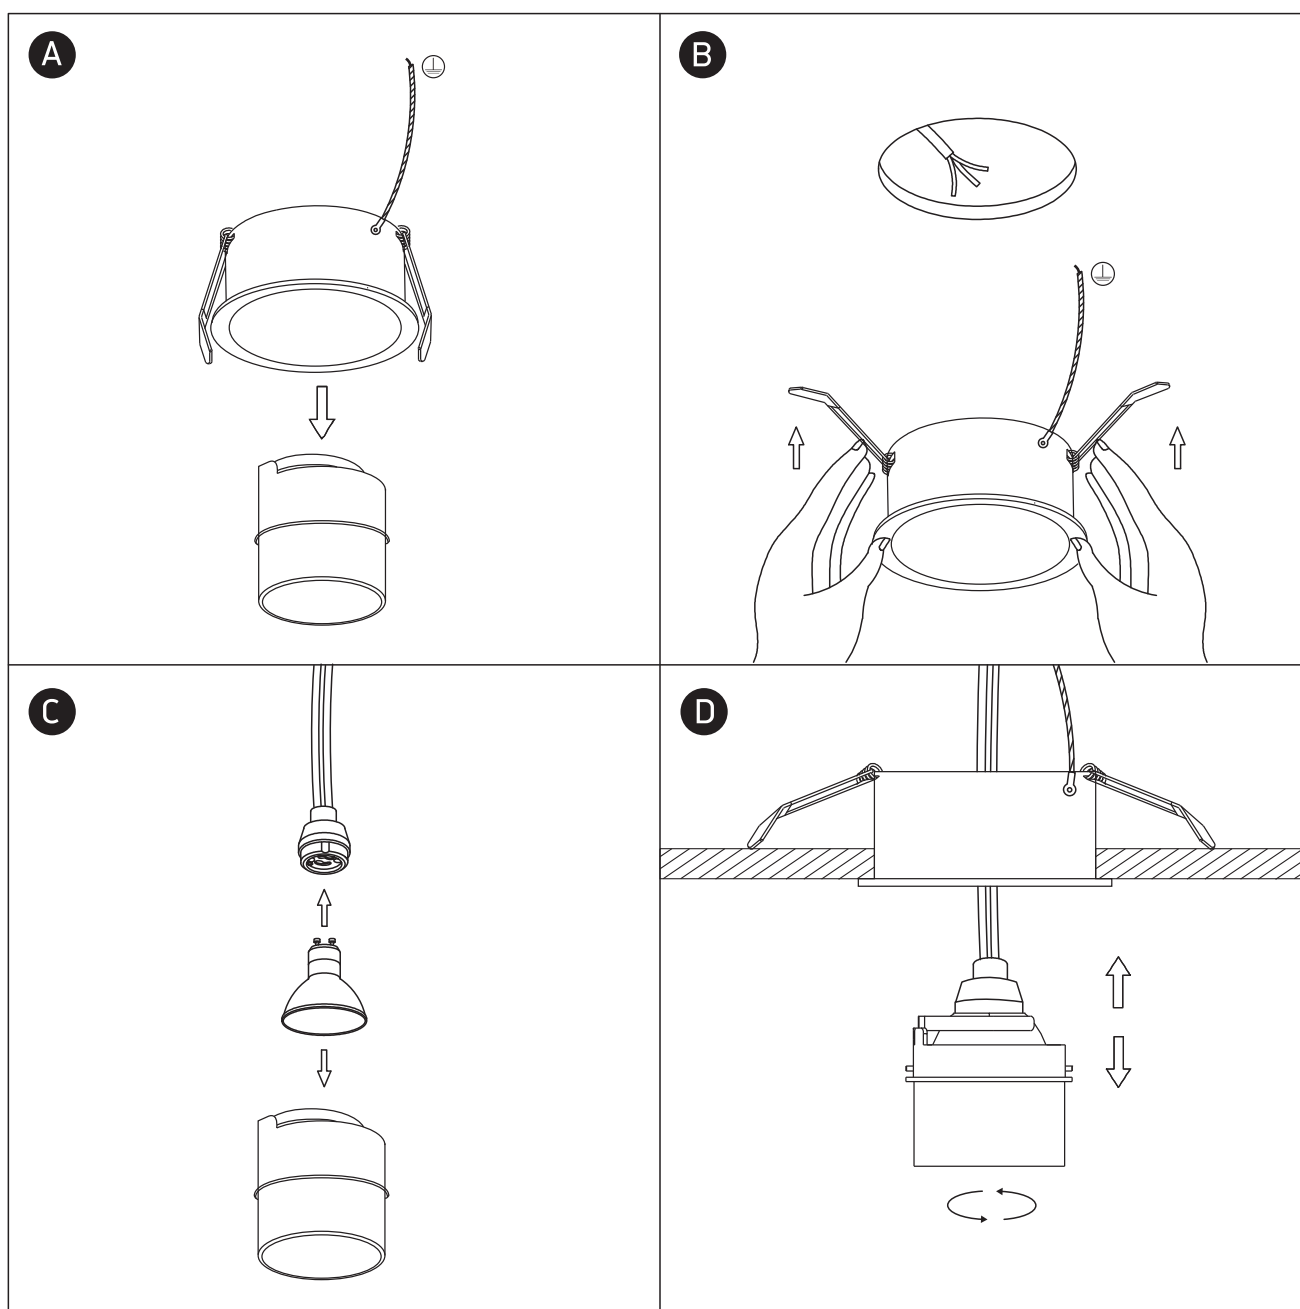

INSTALLATION MANUAL

11105D8

100-240V | MR16 | GU10 | 10W | IP20 | Aluminium | Adjustable

Warnings:

1. Make sure that the product is installed properly before connecting to electricity.
2. Do not cover the fitting.
3. Maintenance and installation should only be carried out by a professional electrician.