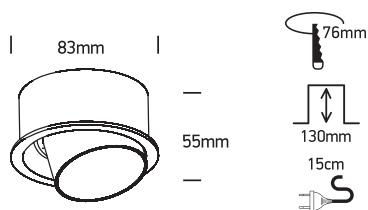

INSTALLATION MANUAL

11105D8

100-240V | MR16 | GU10 | 10W | IP20 | Aluminium | Adjustable

Warnings:

1. Make sure that the product is installed properly before connecting to electricity.
2. Do not cover the fitting.
3. Maintenance and installation should only be carried out by a professional electrician.