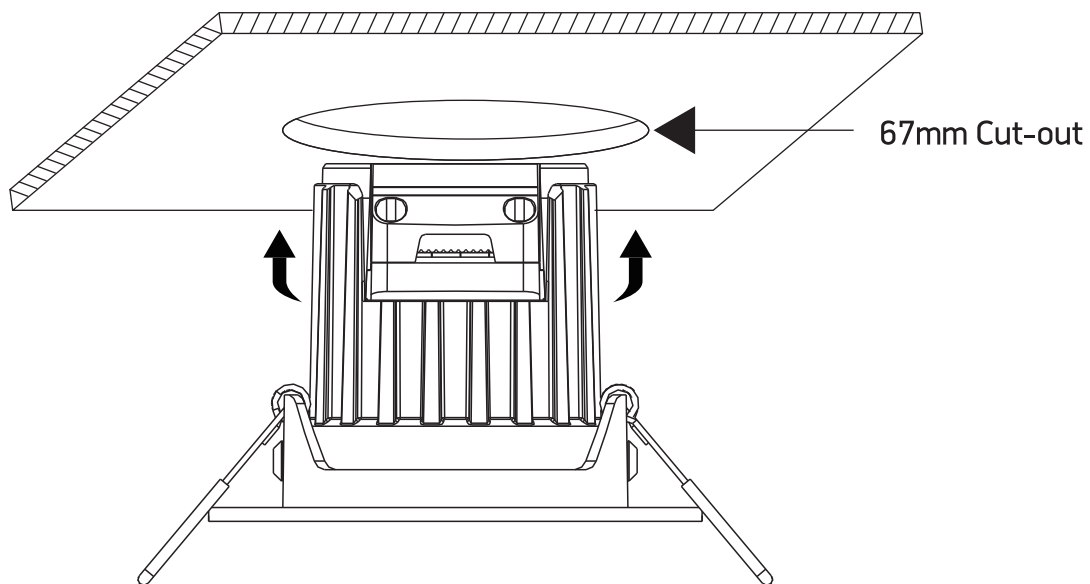

# INSTALLATION MANUAL

11109KD

**ecolight**

230V | 9,2W | IP20 | Aluminium | Adjustable

Complete with LED dimmable driver

## PRODUCT DESCRIPTION

LED ceiling light integrates compact housing design and outstanding optical performance. It has COB as light source, high power efficiency, up to 90% energy saving compared to traditional Halogen lamp. No UV and Cool Beam (no IR). Complies with CE and RoHS standard.