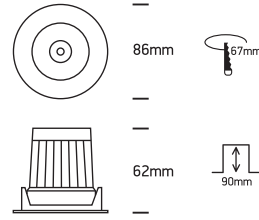

# INSTALLATION MANUAL

11109KD

**ecolight**

230V | 9,2W | IP20 | Aluminium | Adjustable

Complete with LED dimmable driver