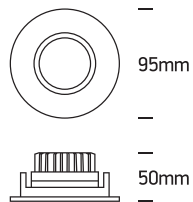

INSTALLATION MANUAL

11110E

ecolight

DARK LIGHT
ADJUSTABLE

230V | COB LED | 10W | IP20 | Die cast
Complete with 250mA driver.

80 CRI

one
LIGHT

Warnings: