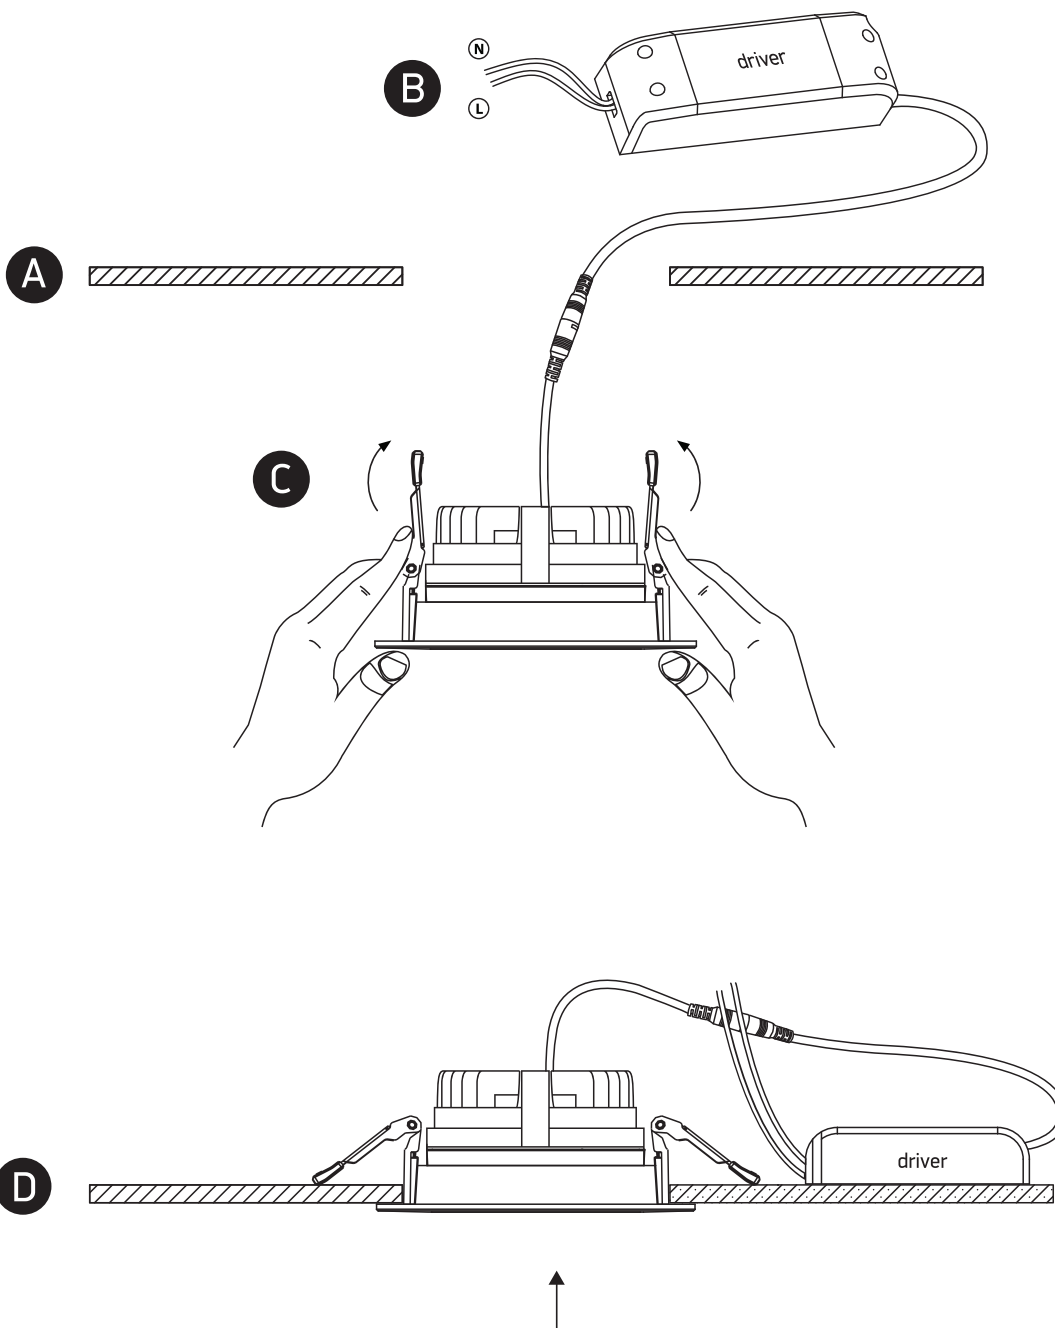

INSTALLATION MANUAL

11110E

ecolight

DARK LIGHT
ADJUSTABLE

230V | COB LED | 10W | IP20 | Die cast
Complete with 250mA driver.

80 CRI

one
LIGHT

Warnings:

1. Make sure that the product is installed properly before connecting to electricity.
2. Do not cover the fitting.
3. Maintenance and installation should only be carried out by a professional electrician.