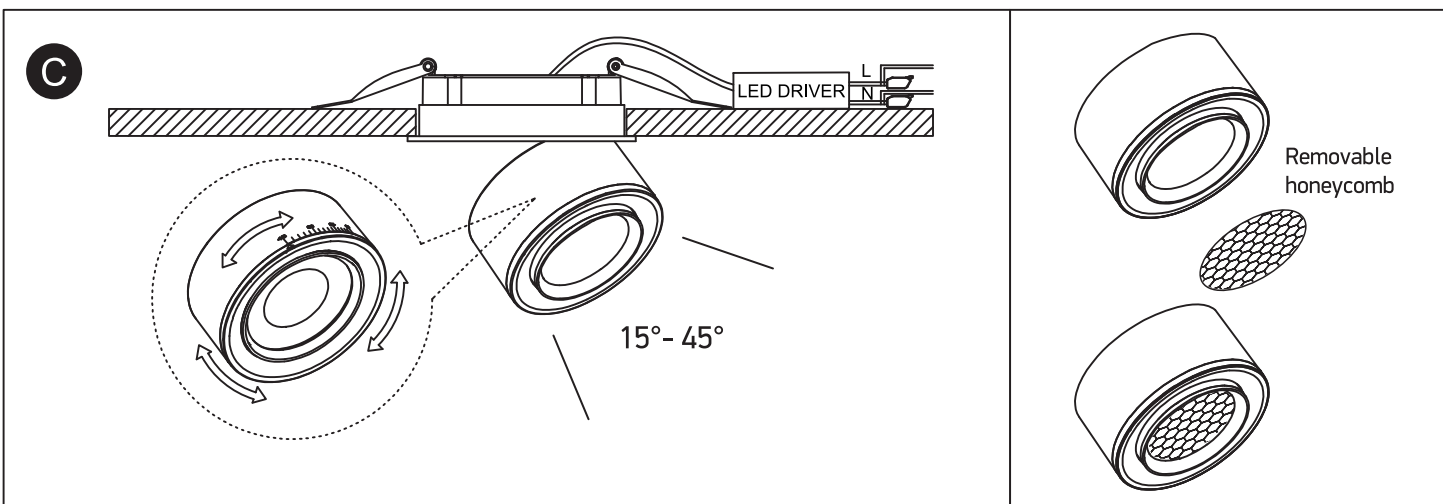

INSTALLATION MANUAL

11115G

LED
BUILT IN

ADJUSTABLE

90
CRI

CE ENEC UK
CA

RoHS
COMPLIANT

NOT
DIMMABLE

230V | COB LED | 15W | IP20 | Adjustable beam | Aluminium
Complete with 350mA driver.

Warnings:

1. Make sure that the product is installed properly before connecting to electricity.
2. Do not cover the fitting.
3. Maintenance and installation should only be carried out by a professional electrician.