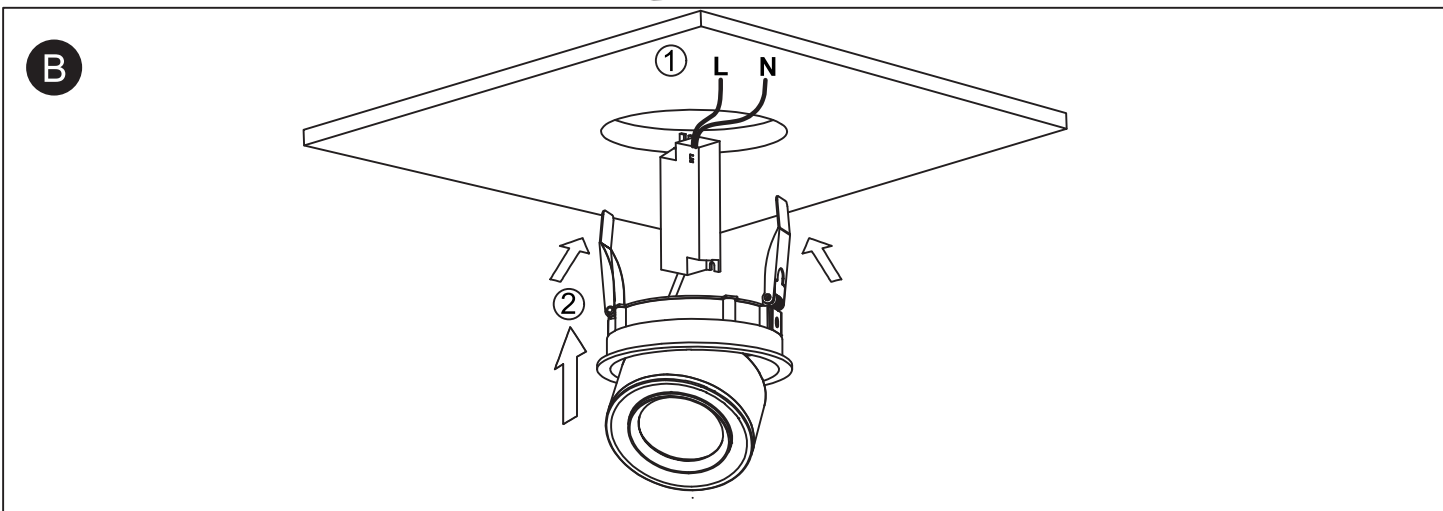

INSTALLATION MANUAL

11115G

LED
BUILT IN

ADJUSTABLE

90
CRI

CE ENEC UK
CA

RoHS
COMPLIANT

NOT
DIMMABLE

230V | COB LED | 15W | IP20 | Adjustable beam | Aluminium
Complete with 350mA driver.

Warnings:

1. Make sure that the product is installed properly before connecting to electricity.
2. Do not cover the fitting.
3. Maintenance and installation should only be carried out by a professional electrician.