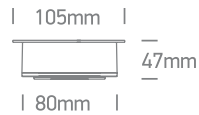

INSTALLATION MANUAL

11115G

LED
BUILT IN

ADJUSTABLE

90
CRI

CE ENEC UK
CA

RoHS
COMPLIANT

NOT
DIMMABLE

230V | COB LED | 15W | IP20 | Adjustable beam | Aluminium
Complete with 350mA driver.

Warnings:

1. Make sure that the product is installed properly before connecting to electricity.
2. Do not cover the fitting.
3. Maintenance and installation should only be carried out by a professional electrician.