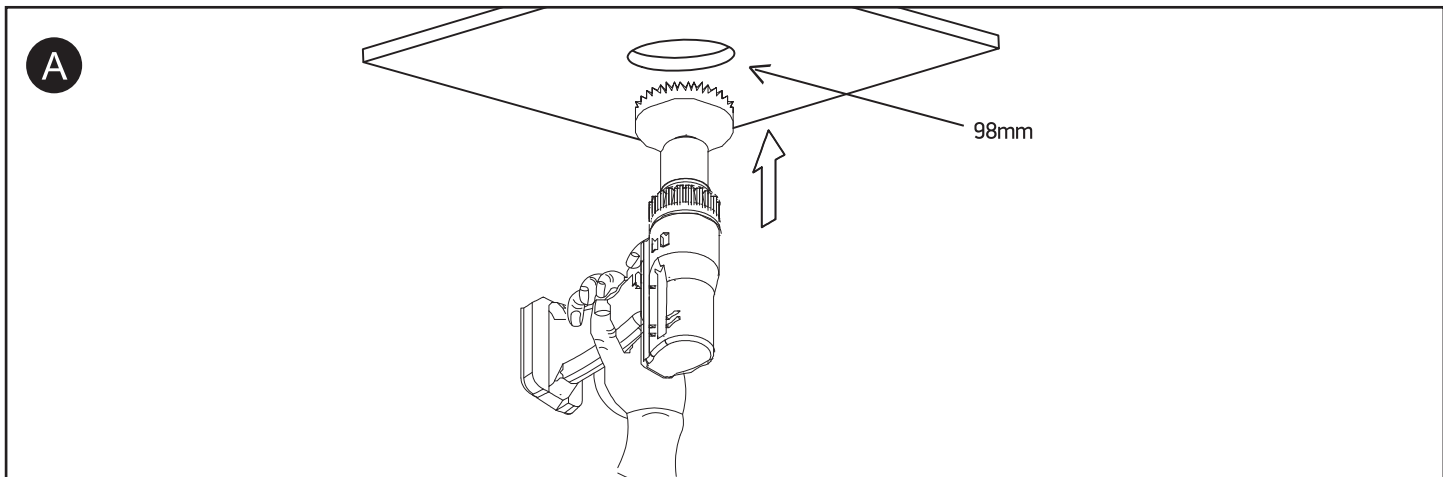

INSTALLATION MANUAL

11115G

LED
BUILT IN

ADJUSTABLE

90
CRI

CE ENEC UK
CA

RoHS
COMPLIANT

NOT
DIMMABLE

230V | COB LED | 15W | IP20 | Adjustable beam | Aluminium
Complete with 350mA driver.

Warnings:

1. Make sure that the product is installed properly before connecting to electricity.
2. Do not cover the fitting.
3. Maintenance and installation should only be carried out by a professional electrician.