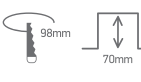

INSTALLATION MANUAL

11115G

LED
BUILT IN

ADJUSTABLE

90
CRI

CE ENEC UK
CA

RoHS
COMPLIANT

NOT
DIMMABLE

230V | COB LED | 15W | IP20 | Adjustable beam | Aluminium
Complete with 350mA driver.

Warnings:

1. Make sure that the product is installed properly before connecting to electricity.
2. Do not cover the fitting.
3. Maintenance and installation should only be carried out by a professional electrician.