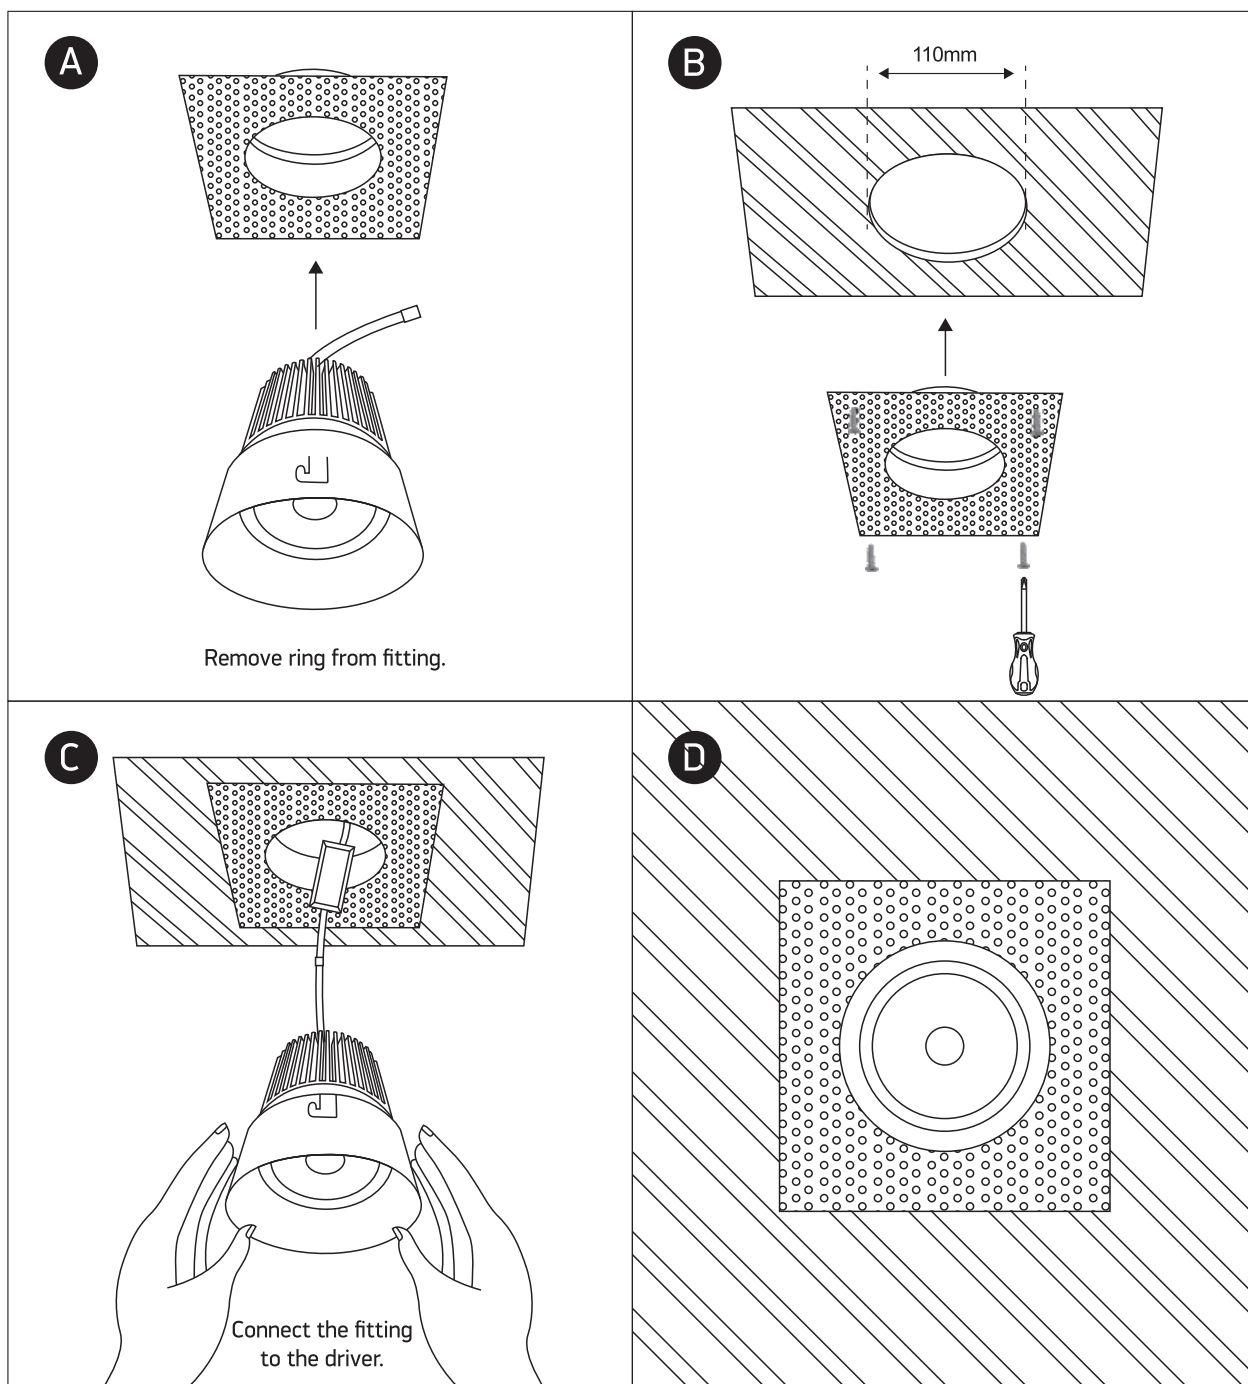

INSTALLATION MANUAL

11130BT

ecodownlight

80 CRI

700mA | 30W | IP20 | Trimless | Aluminium | Adjustable
Requires 700mA driver.

Warnings:

1. Make sure that the product is installed properly before connecting to electricity.
2. Do not cover the fitting.
3. Maintenance and installation should only be carried out by a professional electrician.