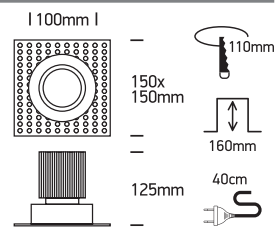

INSTALLATION MANUAL

11130BT

ecodownlight

80 CRI

700mA | 30W | IP20 | Trimless | Aluminium | Adjustable
Requires 700mA driver.

Warnings:

1. Make sure that the product is installed properly before connecting to electricity.
2. Do not cover the fitting.
3. Maintenance and installation should only be carried out by a professional electrician.