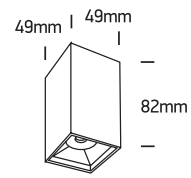

INSTALLATION MANUAL

12106B

ecolight

230V | COB LED | 6W | IP20 | Aluminium

Complete with 120mA driver.

90
CRI

one
LIGHT

Warnings: