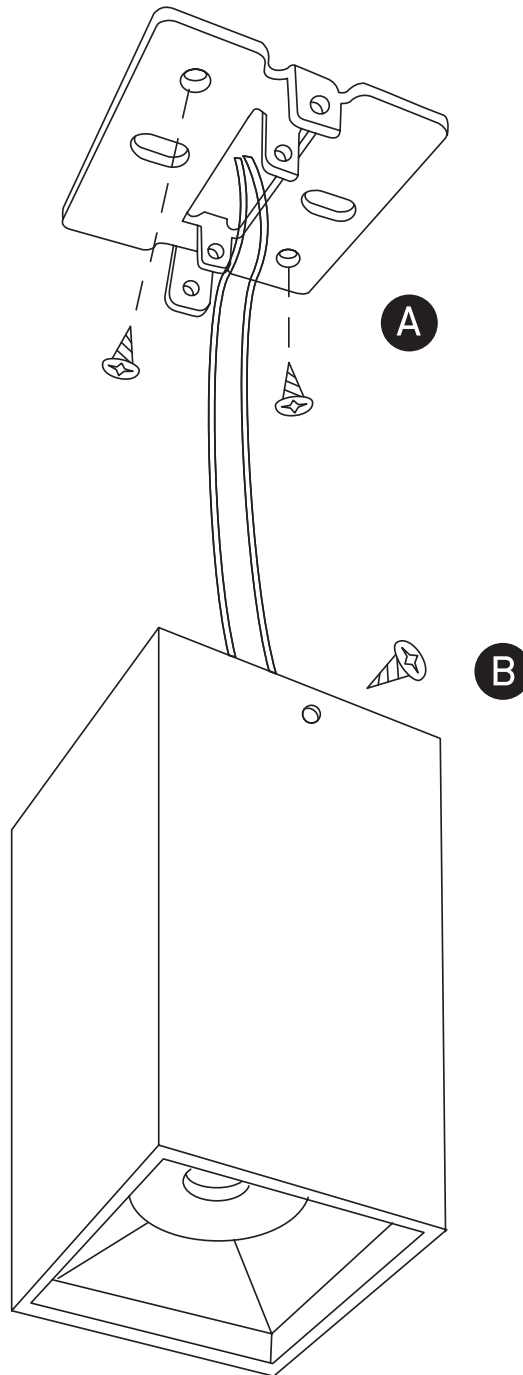

INSTALLATION MANUAL

12106B

ecolight

230V | COB LED | 6W | IP20 | Aluminium

Complete with 120mA driver.

90
CRI

one
LIGHT

Warnings: