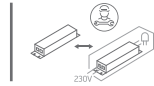

INSTALLATION MANUAL

12106X

LED
BUILT IN

DARK
LIGHT

90
CRI

CE EAC UK CA

RoHS
COMPLIANT

NOT
RECYCLABLE

77mm

58mm

one
LIGHT

230V | SMD 3030 | 6W | IP20 | Aluminium
Complete with 150mA driver.

Warnings:

1. Make sure that the product is installed properly before connecting to electricity.
2. Do not cover the fitting.
3. Maintenance and installation should only be carried out by a professional electrician.