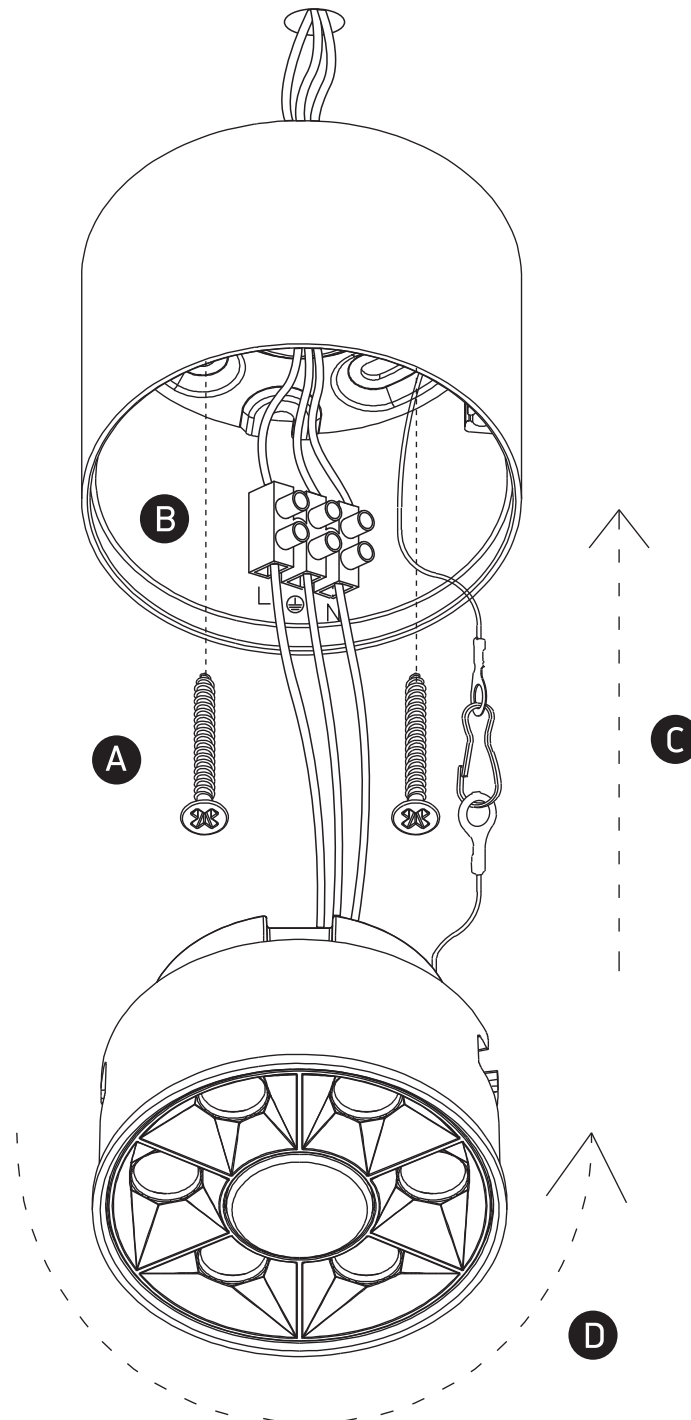

INSTALLATION MANUAL

12106X

LED
BUILT IN

DARK
LIGHT

90
CRI

CE EAC UK CA

RoHS
COMPLIANT

NOT
RECYCLABLE

77mm

58mm

one
LIGHT

230V | SMD 3030 | 6W | IP20 | Aluminium
Complete with 150mA driver.

Warnings:

1. Make sure that the product is installed properly before connecting to electricity.
2. Do not cover the fitting.
3. Maintenance and installation should only be carried out by a professional electrician.