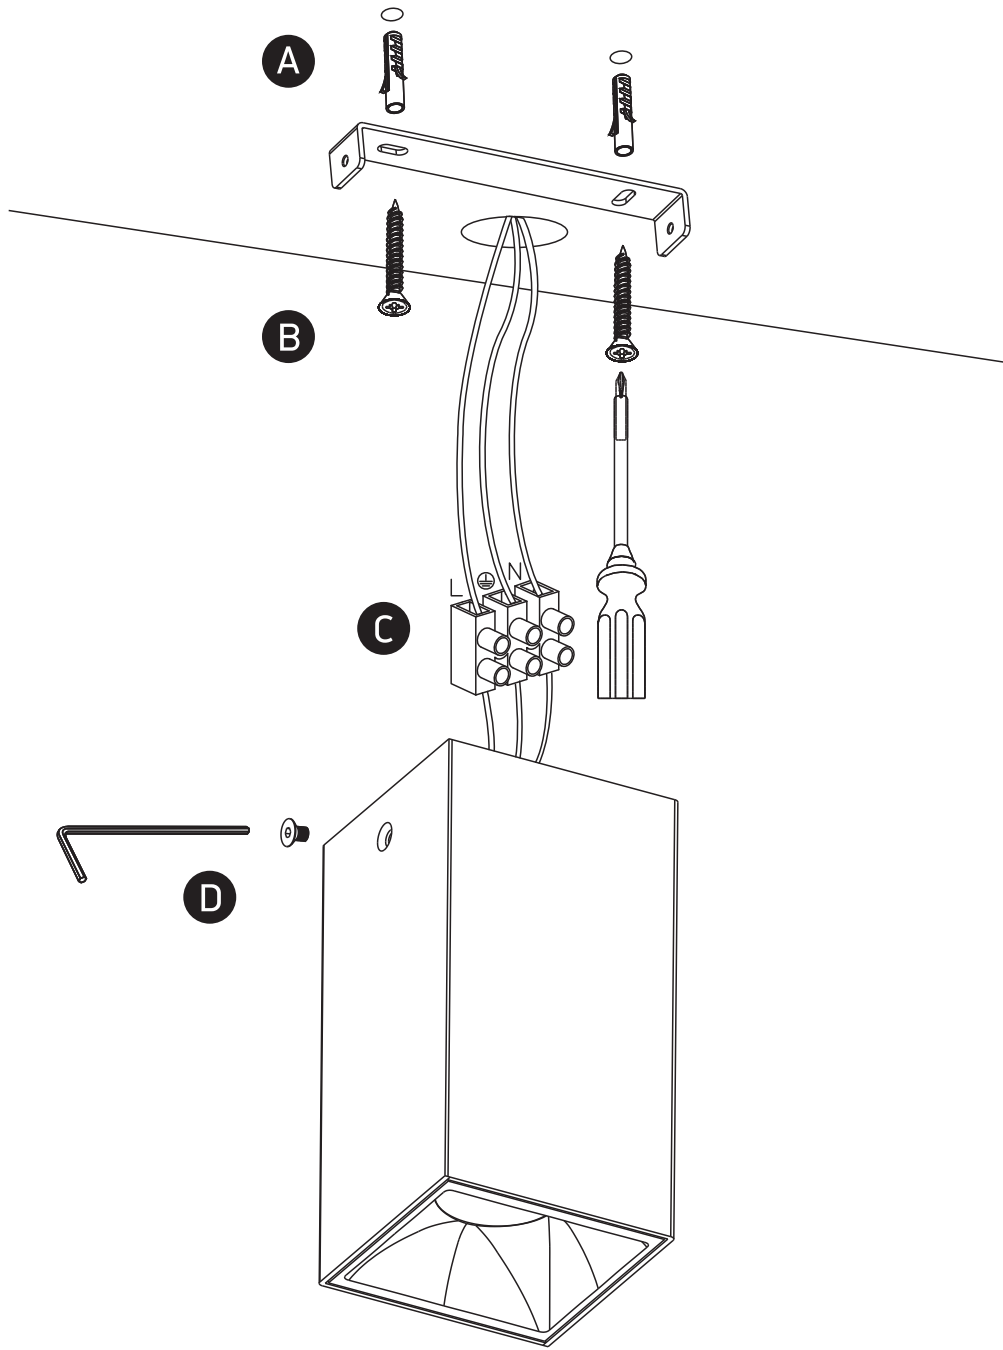

INSTALLATION MANUAL

12107B

ecolight

TRIAC
DIMMABLE

230V | COB LED | 7W | IP20 | Aluminium

Complete with 350mA driver.

90
CRI

54mm | 54mm

100mm

one
LIGHT

Warnings:

1. Make sure that the product is installed properly before connecting to electricity.
2. Do not cover the fitting.
3. Maintenance and installation should only be carried out by a professional electrician.