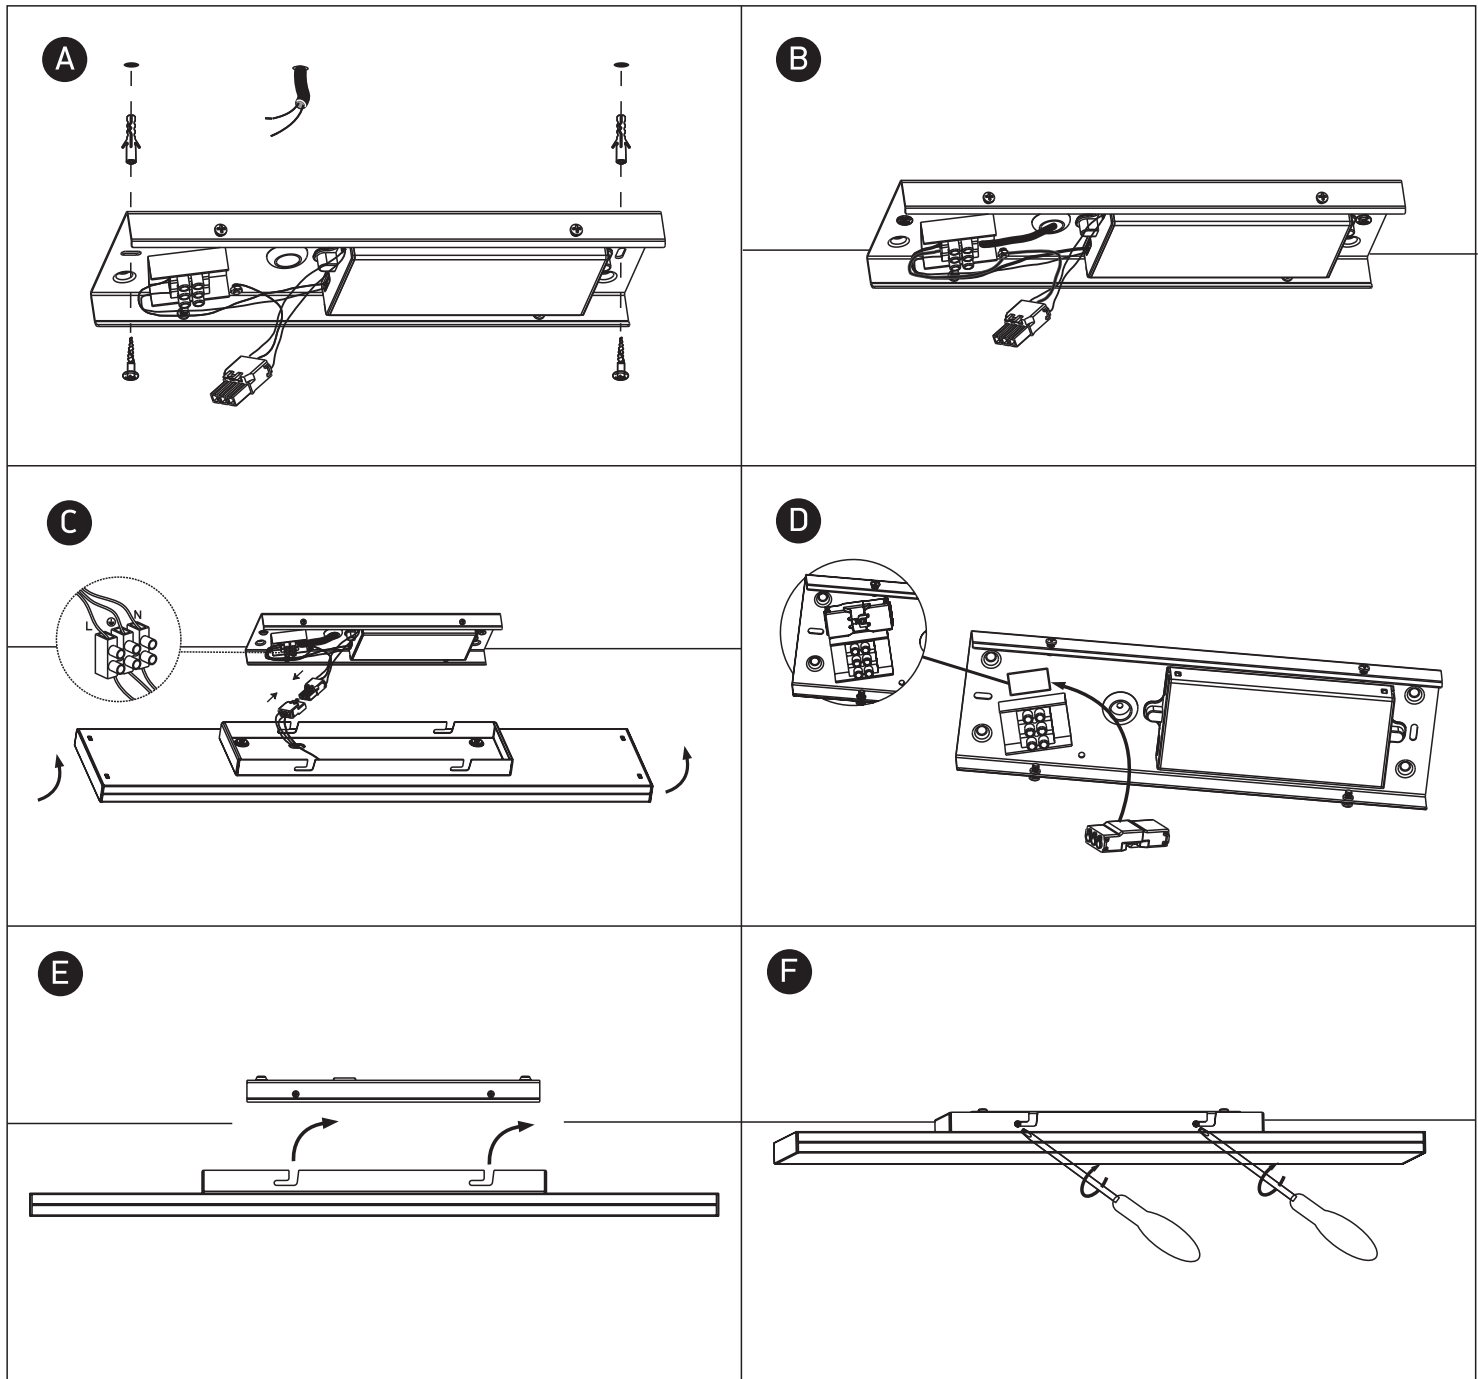

INSTALLATION MANUAL

38148N

ecopanel

80
CRI

230V | SMD 2835 | 48W | IP20 | Aluminium + PC
Complete with 360mA driver.

1200mm

120mm

40mm