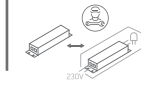

INSTALLATION MANUAL

38148N

ecopanel

80
CRI

230V | SMD 2835 | 48W | IP20 | Aluminium + PC
Complete with 360mA driver.

1200mm

120mm

40mm