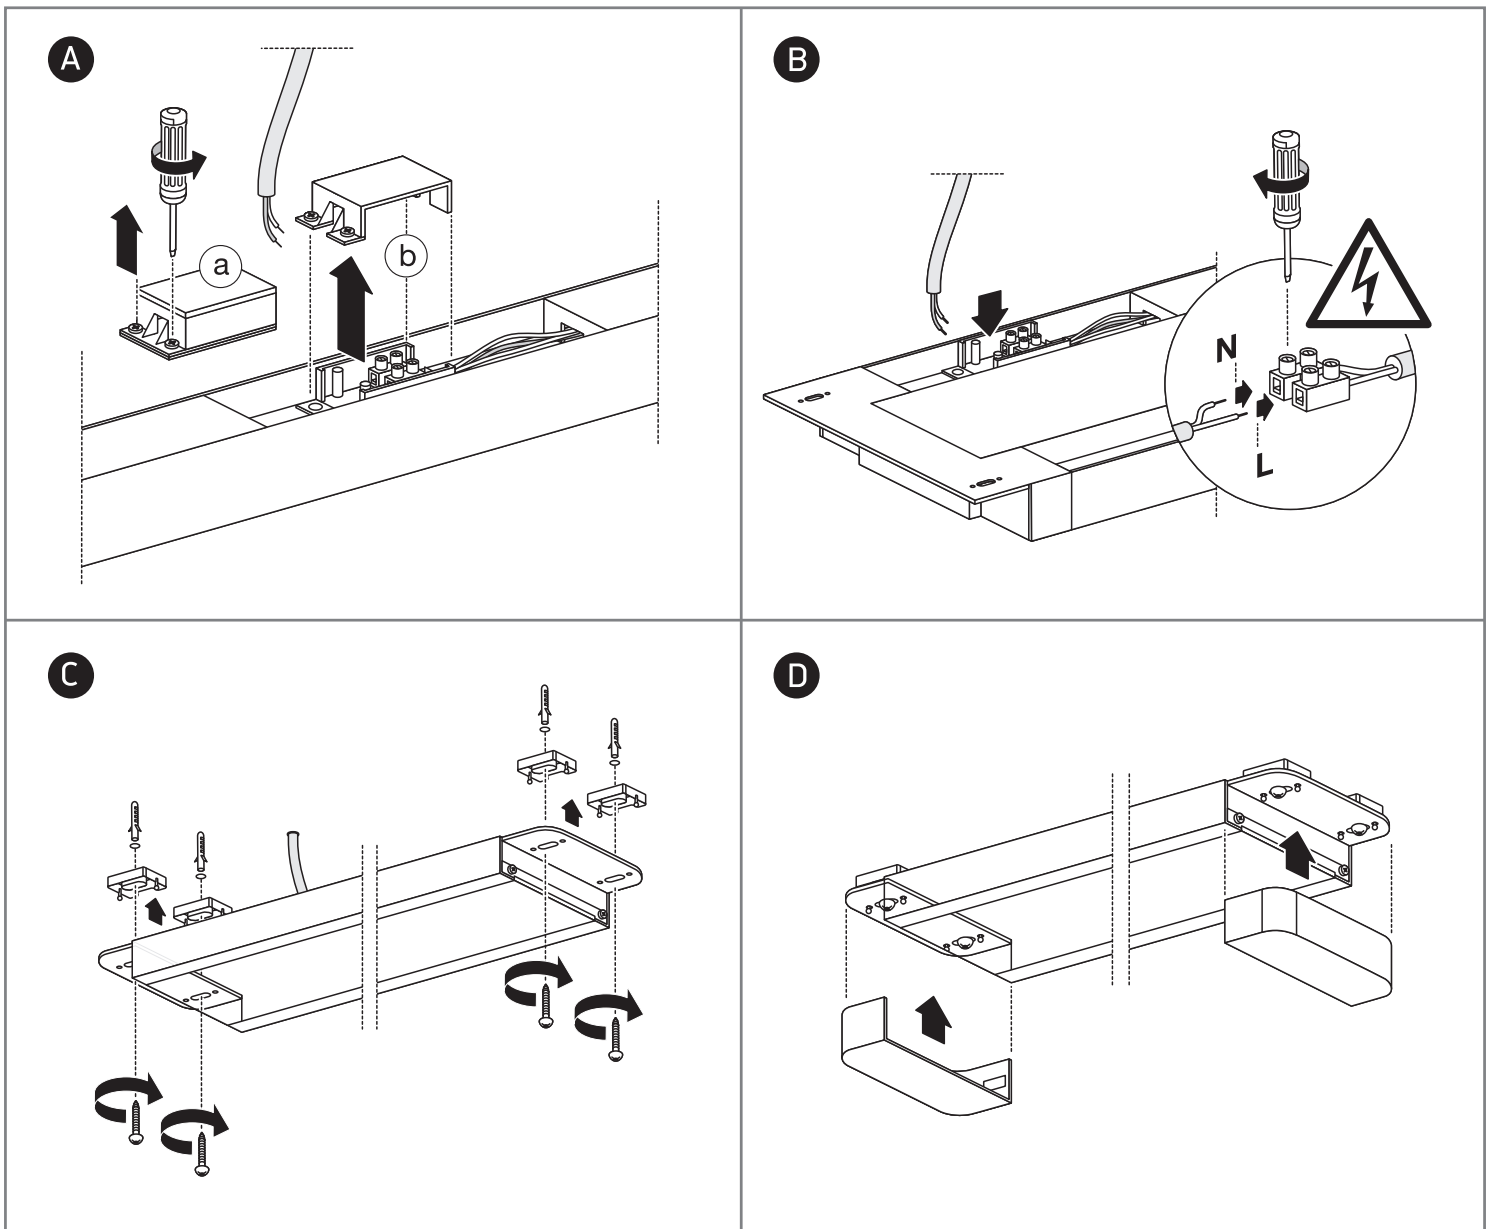

INSTALLATION MANUAL

38225M, 38248M

ecolight

80 CRI

Complete with driver.

38225M: 230V | SMD 2835 | 25W | IP20 | Aluminium + plastic

38248M: 230V | SMD 2835 | 48W | IP20 | Aluminium + plastic

Warnings: