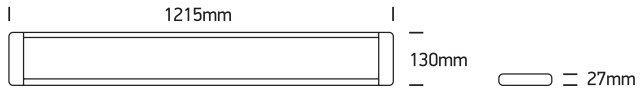

INSTALLATION MANUAL

38225M, 38248M

ecolight

80 CRI

Complete with driver.

38225M: 230V | SMD 2835 | 25W | IP20 | Aluminium + plastic

38248M: 230V | SMD 2835 | 48W | IP20 | Aluminium + plastic

Warnings: