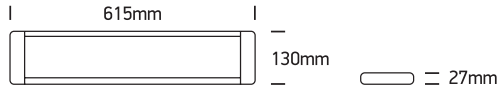

INSTALLATION MANUAL

38225M, 38248M

ecolight

80 CRI

Complete with driver.

38225M: 230V | SMD 2835 | 25W | IP20 | Aluminium + plastic

38248M: 230V | SMD 2835 | 48W | IP20 | Aluminium + plastic

Warnings: