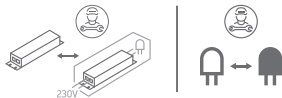

INSTALLATION MANUAL

38225M, 38248M

ecolight

80 CRI

Complete with driver.

38225M: 230V | SMD 2835 | 25W | IP20 | Aluminium + plastic

38248M: 230V | SMD 2835 | 48W | IP20 | Aluminium + plastic

Warnings: