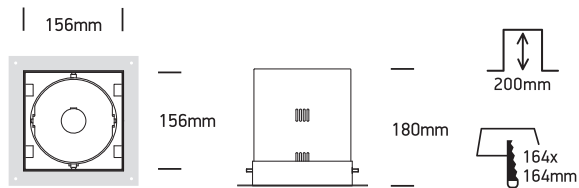

INSTALLATION MANUAL

51100TR

Ceiling trimless base for 11110TR / 11150TR / 11070TR
Modules must be ordered separately

Required modules: 11110TR / 11150TR / 11070TR

Warnings:

1. Make sure that the product is installed properly before connecting to electricity.
2. Do not cover the fitting.
3. Maintenance and installation should only be carried out by a professional electrician.