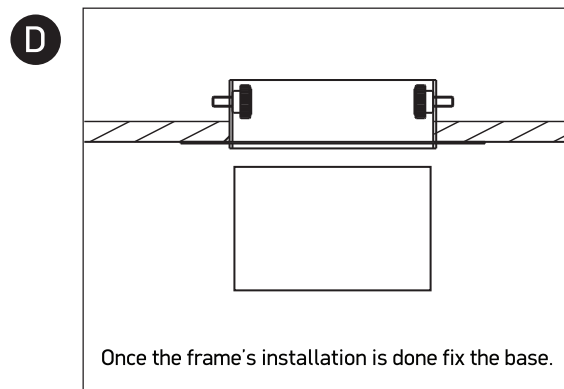

INSTALLATION MANUAL

51100TR

Ceiling trimless base for 11110TR / 11150TR / 11070TR
Modules must be ordered separately

Required modules: 11110TR / 11150TR / 11070TR

Warnings:

1. Make sure that the product is installed properly before connecting to electricity.
2. Do not cover the fitting.
3. Maintenance and installation should only be carried out by a professional electrician.