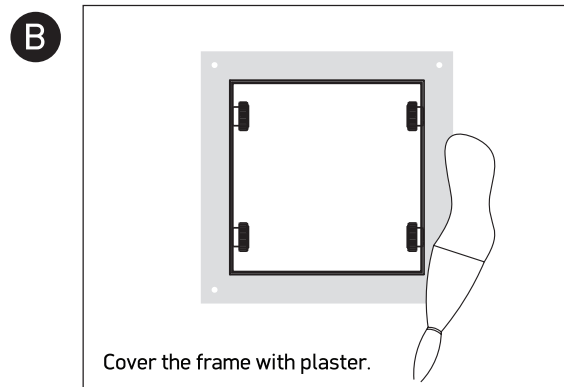

INSTALLATION MANUAL

51100TR

Ceiling trimless base for 11110TR / 11150TR / 11070TR
Modules must be ordered separately

Required modules: 11110TR / 11150TR / 11070TR

Warnings:

1. Make sure that the product is installed properly before connecting to electricity.
2. Do not cover the fitting.
3. Maintenance and installation should only be carried out by a professional electrician.