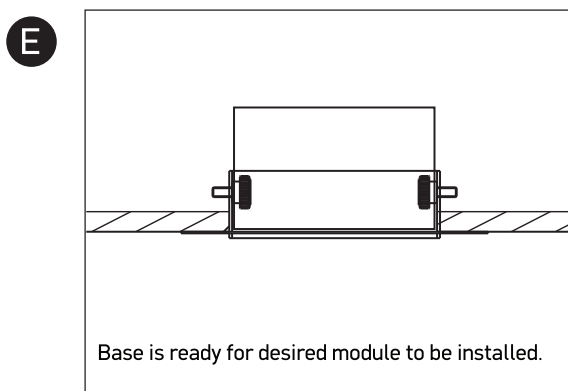

INSTALLATION MANUAL

51100TR

Ceiling trimless base for 11110TR / 11150TR / 11070TR
Modules must be ordered separately

Required modules: 11110TR / 11150TR / 11070TR

Warnings:

1. Make sure that the product is installed properly before connecting to electricity.
2. Do not cover the fitting.
3. Maintenance and installation should only be carried out by a professional electrician.