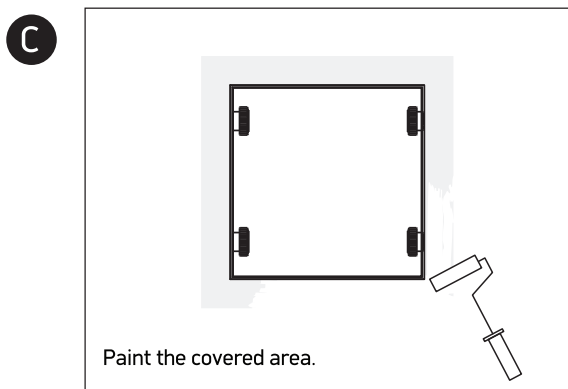

INSTALLATION MANUAL

51100TR

Ceiling trimless base for 11110TR / 11150TR / 11070TR
Modules must be ordered separately

Required modules: 11110TR / 11150TR / 11070TR

Warnings:

1. Make sure that the product is installed properly before connecting to electricity.
2. Do not cover the fitting.
3. Maintenance and installation should only be carried out by a professional electrician.