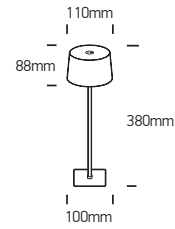

INSTALLATION MANUAL

61082

3,5W | IP54 | SMD LED | Touch switch | Dimmable | Aluminium + Steel

Rechargeable USB socket.
1x5200mAh lithium battery.

80
CRI

A

Touch Switch & Memory of Brightness

Touch time < 0.5s