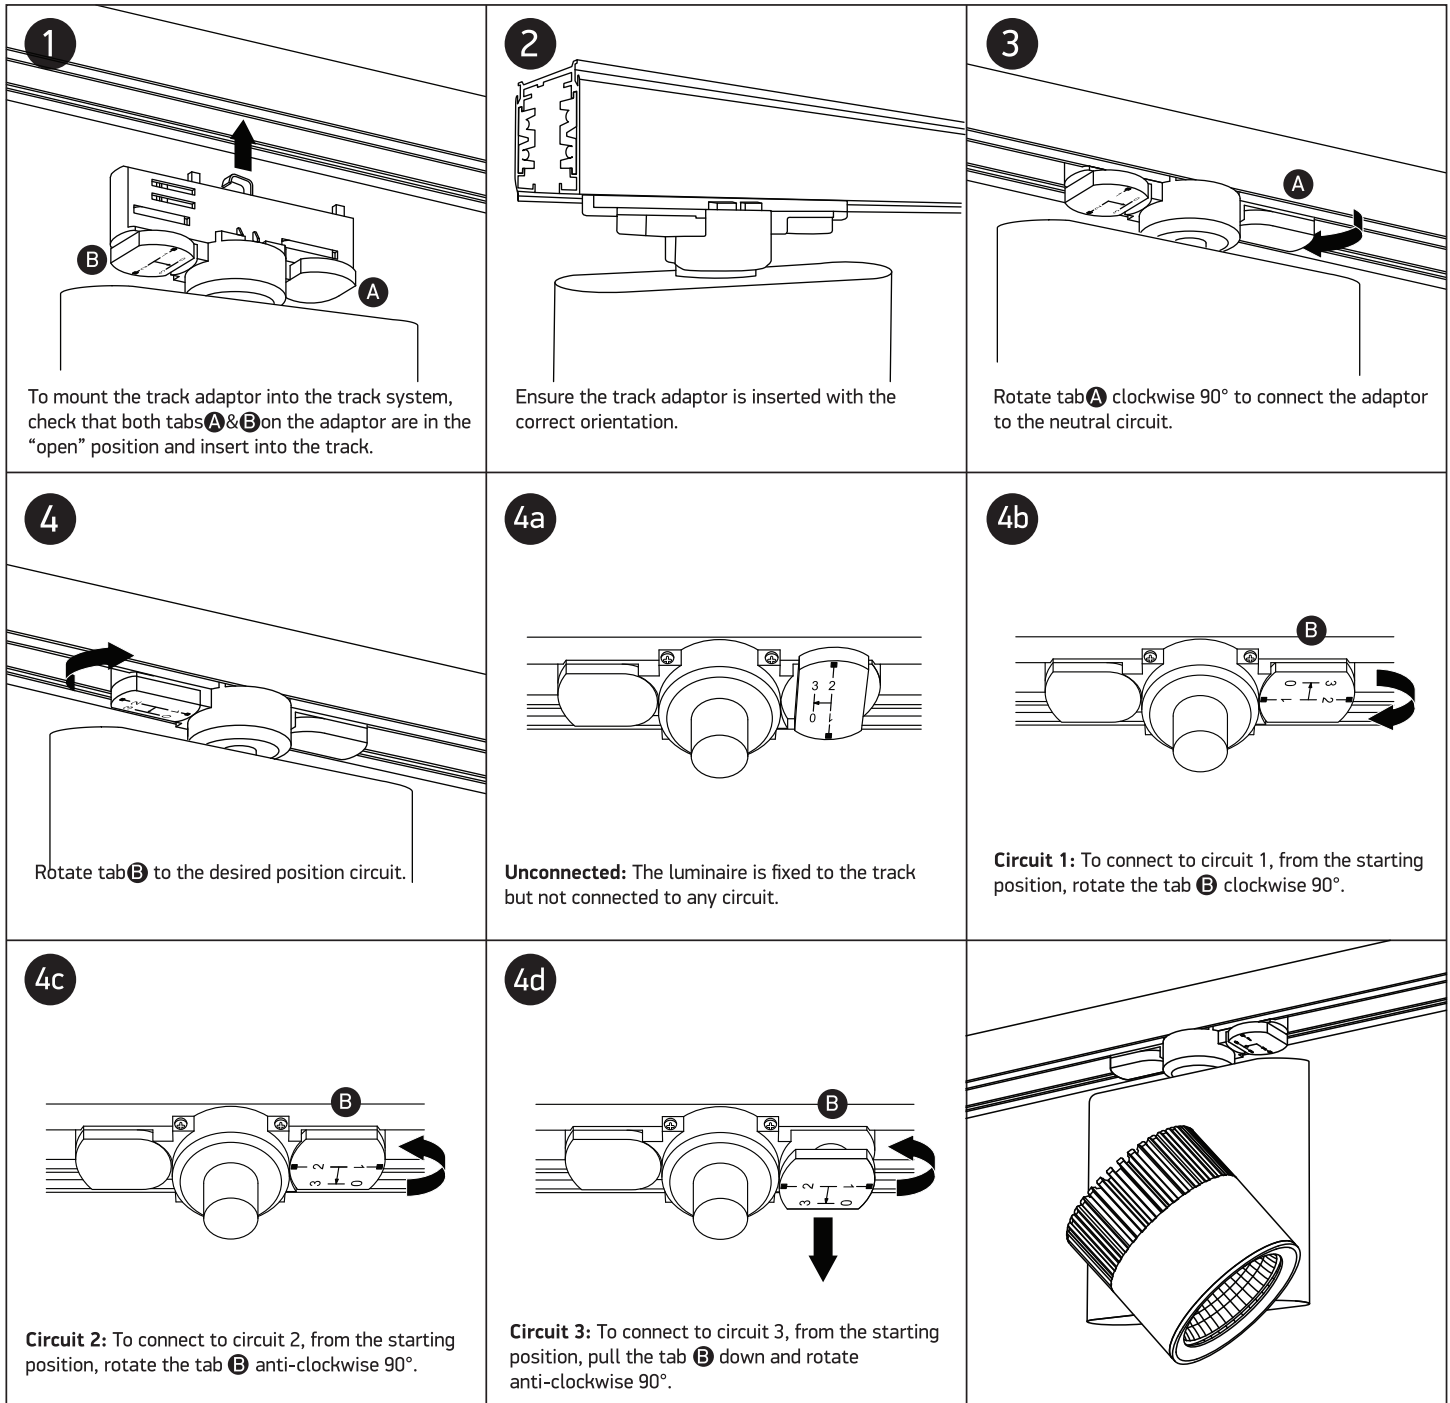

# INSTALLATION MANUAL

65610AT

ecotrackspot

ADJUSTABLE DARK LIGHT

10W | 230V | 50/60Hz | IP20 | Aluminium | Adjustable

80 CRI

Complete with driver.