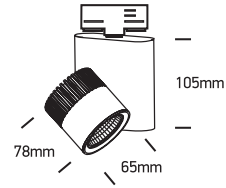

# INSTALLATION MANUAL

65610AT

ecotrackspot

ADJUSTABLE DARK LIGHT

10W | 230V | 50/60Hz | IP20 | Aluminium | Adjustable

80 CRI

Complete with driver.