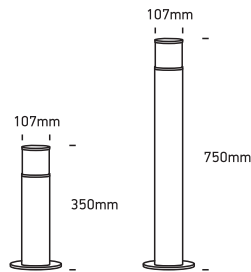

INSTALLATION MANUAL

67100, 67102

100-240V | E27 | 20W | IP54 | Die cast

Warnings:

1. Make sure that the product is installed properly before connecting to electricity.
2. Do not cover the fitting.
3. Maintenance and installation should only be carried out by a professional electrician.