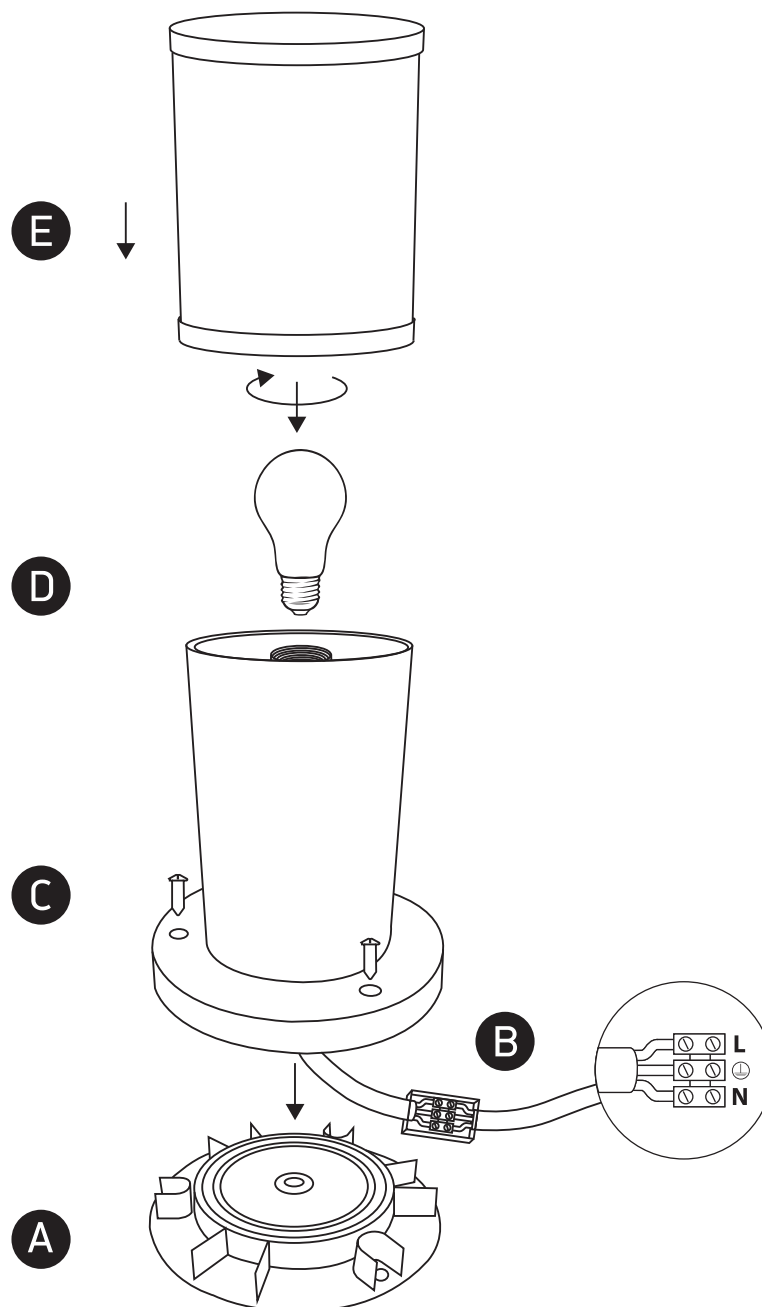

INSTALLATION MANUAL

67100, 67102

100-240V | E27 | 20W | IP54 | Die cast

Warnings:

1. Make sure that the product is installed properly before connecting to electricity.
2. Do not cover the fitting.
3. Maintenance and installation should only be carried out by a professional electrician.