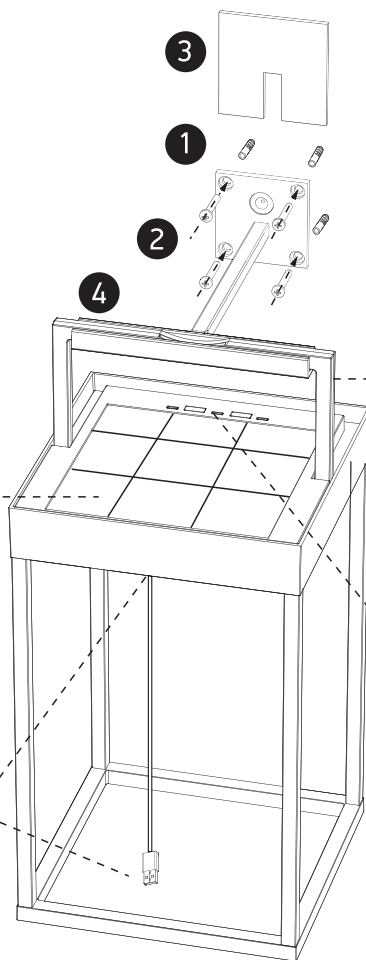

Working time:
 9Hrs in 100% Light intensity
 20Hrs in 50% Light intensity

OPTIONAL WALL MOUNT BRACKET.
 ORDER CODE 050250/B.

A
 CHARGING BY SUN

B
 CHARGING BY USB

SENSOR ON/OFF

The indicator flashes blue, the sensor is activated.