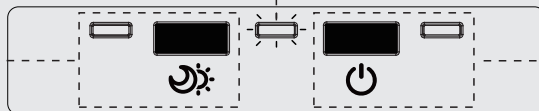

Working time:
 9Hrs in 100% Light intensity
 20Hrs in 50% Light intensity

OPTIONAL WALL MOUNT BRACKET.
 ORDER CODE 050250/B.

A
 CHARGING BY SUN

B
 CHARGING BY USB

SENSOR ON/OFF

The indicator flashes blue, the sensor is activated.

Short press to turn on the night sensor.

The indicator flashes orange, the sensor is deactivated.

Short press to turn off the night sensor.

RED - USB IS CHARGING
 GREEN - USB FULLY CHARGED.

MANUAL ON/OFF

The indicator flashes orange, "Manual ON/OFF" operation is responded.