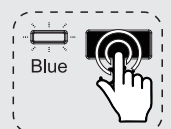

Working time:
 9Hrs in 100% Light intensity
 20Hrs in 50% Light intensity

OPTIONAL WALL MOUNT BRACKET.
 ORDER CODE 050250/B.

A
 CHARGING BY SUN

B
 CHARGING BY USB

SENSOR ON/OFF

The indicator flashes blue, the sensor is activated.

Short press to turn on the night sensor.

The indicator flashes orange, the sensor is deactivated.

Short press to turn off the night sensor.

RED - USB IS CHARGING
 GREEN - USB FULLY CHARGED.

MANUAL ON/OFF

The indicator flashes orange, "Manual ON/OFF" operation is responded.