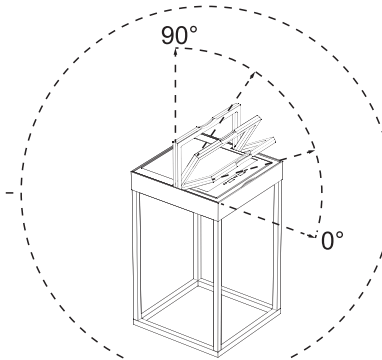

Working time:
 9Hrs in 100% Light intensity
 20Hrs in 50% Light intensity

OPTIONAL WALL MOUNT BRACKET.
 ORDER CODE 050250/B.

A
 CHARGING BY SUN

B
 CHARGING BY USB

SENSOR ON/OFF

The indicator flashes blue, the sensor is activated.