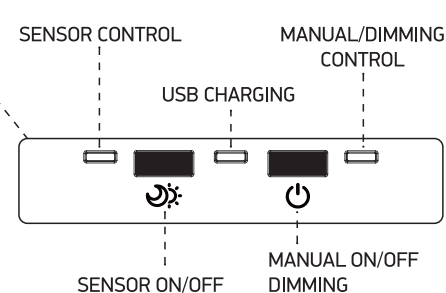

Working time:
 9Hrs in 100% Light intensity
 20Hrs in 50% Light intensity

OPTIONAL WALL MOUNT BRACKET.
 ORDER CODE 050250/B.

A
 CHARGING BY SUN

B
 CHARGING BY USB

SENSOR ON/OFF

The indicator flashes blue, the sensor is activated.

Short press to turn on the night sensor.

The indicator flashes orange, the sensor is deactivated.

Short press to turn off the night sensor.

RED - USB IS CHARGING
 GREEN - USB FULLY CHARGED.

MANUAL ON/OFF

The indicator flashes orange, "Manual ON/OFF" operation is responded.