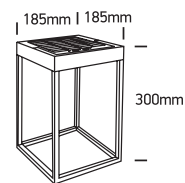

INSTALLATION MANUAL

67520

ecolight

2,2W | SMD 2835 | IP65 | Solar powered | Night sensor | Die cast
USB charging / 2x2200mAh lithium battery.

80 CRI

Night Sensor (ON/OFF)
Dimmer switch: 5-100%
Solar charging time: 20Hrs
USB charging time: 6Hrs

Working time:
9Hrs in 100% Light intensity
20Hrs in 50% Light intensity

OPTIONAL WALL MOUNT BRACKET.
ORDER CODE 050250/B.