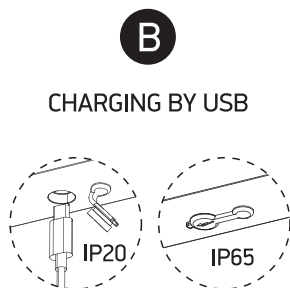

INSTALLATION MANUAL

67520

ecolight

2,2W | SMD 2835 | IP65 | Solar powered | Night sensor | Die cast
 USB charging / 2x2200mAh lithium battery.

80 CRI

Night Sensor (ON/OFF)
 Dimmer switch: 5-100%
 Solar charging time: 20Hrs
 USB charging time: 6Hrs

Working time:
 9Hrs in 100% Light intensity
 20Hrs in 50% Light intensity

OPTIONAL WALL MOUNT BRACKET.
 ORDER CODE 050250/B.

A
 CHARGING BY SUN

B
 CHARGING BY USB

SENSOR ON/OFF

The indicator flashes blue, the sensor is activated.

Short press to turn on the night sensor.

The indicator flashes orange, the sensor is deactivated.

Short press to turn off the night sensor.

RED - USB IS CHARGING
 GREEN - USB FULLY CHARGED.

MANUAL ON/OFF

The indicator flashes orange, "Manual ON/OFF" operation is responded.