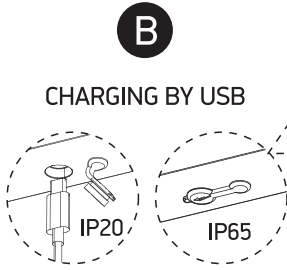

# INSTALLATION MANUAL

67520A

**ecolight**

2,2W | SMD 2835 | IP65 | Solar powered | Night sensor | Die cast  
USB charging / 2x2200mAh lithium battery.

80 CRI

Night Sensor (ON/OFF)  
Dimmer switch: 5-100%  
Solar charging time: 20Hrs  
USB charging time: 6Hrs

Working time:  
9Hrs in 100% Light intensity  
20Hrs in 50% Light intensity

OPTIONAL WALL MOUNT BRACKET.  
ORDER CODE 050250/B.

**A**  
CHARGING BY SUN

**B**  
CHARGING BY USB