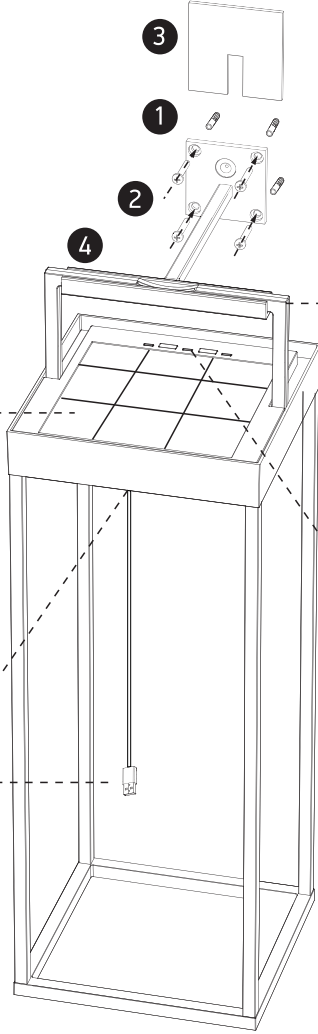

Working time:  
9Hrs in 100% Light intensity  
20Hrs in 50% Light intensity

OPTIONAL WALL MOUNT BRACKET.  
ORDER CODE 050250/B.

**A**  
CHARGING BY SUN

**B**  
CHARGING BY USB