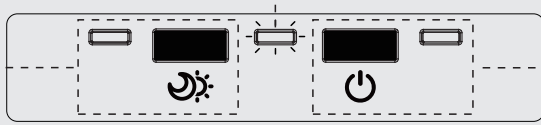

## SENSOR ON/OFF

The indicator flashes blue, the sensor is activated.

The indicator flashes orange, the sensor is deactivated.

Blue

Orange

Short press to turn on the night sensor.

Short press to turn off the night sensor.

RED - USB IS CHARGING  
GREEN - USB FULLY CHARGED.