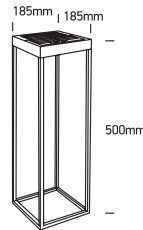

INSTALLATION MANUAL

67520A

ecolight