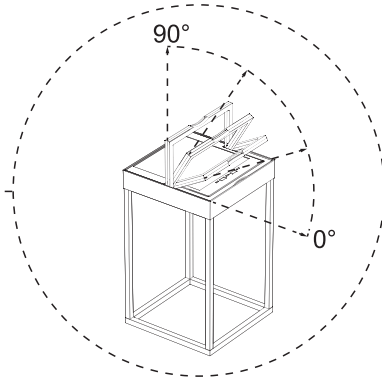

Working time:  
9Hrs in 100% Light intensity  
20Hrs in 50% Light intensity

OPTIONAL WALL MOUNT BRACKET.  
ORDER CODE 050250/B.

**A**  
CHARGING BY SUN

**B**  
CHARGING BY USB