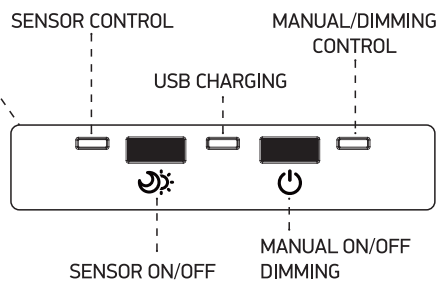

Working time:  
9Hrs in 100% Light intensity  
20Hrs in 50% Light intensity

OPTIONAL WALL MOUNT BRACKET.  
ORDER CODE 050250/B.

**A**  
CHARGING BY SUN

**B**  
CHARGING BY USB

## SENSOR ON/OFF

The indicator flashes blue, the sensor is activated.

The indicator flashes orange, the sensor is deactivated.

Blue

Orange

Short press to turn on the night sensor.

Short press to turn off the night sensor.

## MANUAL ON/OFF

The indicator flashes orange, "Manual ON/OFF" operation is responded.

Orange

Short press to turn ON or OFF manually.

! "Manual ON/OFF" can only be operated when the sensor is deactivated.